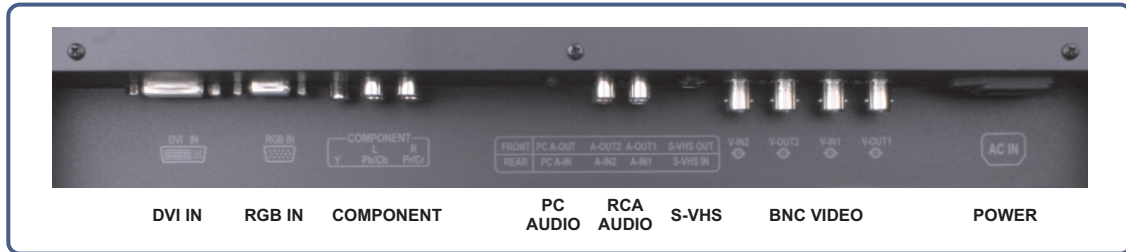

MCL-320WE

32" TFT LCD MONITOR

- FEATURES -

- Metal case
- Wide screen display (HD resolution)
- Support up to 1366x768 resolution
- High contrast ratio 1,000:1
- HDMI, DVI, RGA, BNC, S-Video and composite input
- BNC, S-Video Output
- Two audio input
- 3-D Digital comb filter with De-interlace for high quality video
- Picture in picture (PIP), Picture by picture (PBP)
- Remote control included
- Internal speakers
- Desk stand included
- Built-in Speaker (4W x 2)
- 100/240V AC, 60/50Hz Auto ranging internal power supply

- FRONT -

- SIDE -

- REAR -

- INPUT / OUTPUT TERMINALS -

- CONTROL BUTTONS -

- WALL MOUNT BRACKET -

MCL-3242W

- Material is steel which is very strong and semi permanent.
- VESA : 496x330mm(Max)
- Maximum weight of LCD : 45kg
- For 24 to 40 inch
- Tilt(V) : -15 to +15 degree
- Color : Black or Silver
- Size : 528 x 350 x 62 mm
- Net : 3.4kg

- SPECIFICATIONS -

MCL-320WE		
GENERAL	Model	32" LCD monitor
	Native Resolution	1366 x 768 @ 60Hz (SXGA)
	Panel Aspect Ratio	16:9
	Viewing Area	698 x 392mm
	Pixel Pitch	0.510 x 0.510mm
	Brightness	450 cd/m ²
	Contrast Ratio	1000:1
	Panel Life	50,000 Hours
	Viewing Angle (H/V)	178°/178°
	Response Time	10ms
	Display Colors	16.7 million
	PIP	Selectable, Sizable, Swappable, Moveable
	POP	Swappable
	Video Formats	480i, 480p, 576i, 576p, 768i
	Front Panel Controls	Power, Source/Enter, Menu/Exit, Up, Down, Volume minus, Volume plus
Indicators	LED (Power On/Off)	
ELECTRICAL	Input Voltage	100~240V AC, 50/60Hz
	Power Consumption	150W
INPUT INTERFACES	Video (input / output)	BNC (2/2), S-Video (1/1), HDMI(1), DVI(1), VGA(1), Component (1)
	Audio	Audio L/R RCA input jack (2), Stereo mini output jack (1), Speaker (4W x 2)
	Horizontal Frequency	31KHz to 64KHz
	Vertical Frequency	55Hz to 75Hz
	Sync Format	NTSC / PAL
PHYSICAL	Dimensions (without stand-WxHxD)	781 x 537 x 171mm
	Dimensions (with stand-WxHxD)	940 x 670 x 270mm
	Unit Weight	52.8 lb (24kg)
	Shipping Weight	57.3 lb (26kg)