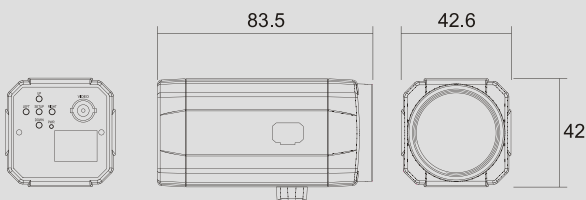

- DIMENSION -

- SPECIFICATIONS -

| SC-712 / SC-723 | | |
|------------------------|---|----------------------------|
| Signal Format | NTSC | PAL |
| Horizontal Resolution | Color : 560TV Lines, B/W : 700TV Lines | |
| Image Sensor | 1/3" SONY High-Resolution Super HAD CCD | |
| Effective Pixels | 768(H) x 494(V) | 752(H) x 582(V) |
| Scanning System | 2:1 Interlace | |
| Synchronization | Internal | |
| Scanning Frequency | 15.734 KHz(H), 59.94 Hz(V) | 15.625 KHz(H), 50.00 Hz(V) |
| Video Output | CVBS : 1.0Vp-p/75Ω | |
| Min. Illumination | Color : 0.2Lux/F1.2 | |
| Electronic Shutter | 1/60 ~ 1/90,000 sec | 1/50 ~ 1/90,000 sec |
| IRIS Control | DC / MANUAL | |
| Signal to Noise Ratio | 50dB (AGC Off, Weight On) | |
| Backlight Compensation | BLC / HSBLC / OFF Selectable | |
| White Balance | ATW / AWC / MANUAL (1,700°K ~ 11,000°K) | |
| Gain control | LOW / MIDDLE / HIGH / OFF Selectable | |
| 3D-DNR | LOW / MIDDLE / HIGH / OFF Selectable | |
| Day & Night | COLOR / BLACK & WHITE / AUTO / EXT | |
| Sens-up | AUTO / OFF (Selectable x2 ~ x256) | |
| DIS | ON / OFF | |
| Digital Zoom | ON (x2 ~ x18) / OFF | |
| Motion Detection | ON / OFF (4 Zone) | |
| Privacy | ON / OFF (8 Zone) | |
| Mirror | ON / OFF | |
| Sharpness | ON / OFF (Level Adjustable) | |
| OSD | Built-in | |
| Input Voltage | DC 12V (±10%) | AC 230V (±10%) |
| Power Consumption | Max. 1.8W | Max. 6.5W |
| Operating Temp/Hum | -10°C to +50°C / 30% to 80% RH | |
| Storage Temp/Hum | -20°C to +60°C / 20% to 90% RH | |
| Dimension | 42.6(W) x 42.0(H) x 83.5(D)mm | |
| Weight | 173g | 369g |