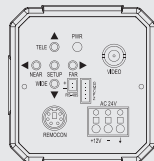

DIS
DIGITAL
IMAGE STABILIZER

X27 OPTICAL
ZOOM LENS

AUTO-IRIS

DC 12V

- DIMENSION -

DC 12V

AC 24V

AC 230V