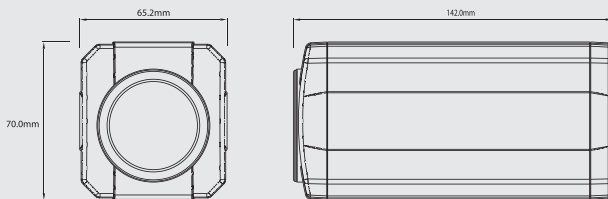

DIS
DIGITAL
IMAGE STABILIZER

X27 OPTICAL
ZOOM LENS

AUTO-IRIS

DC 12V

- DIMENSION -

DC 12V

AC 24V

AC 230V