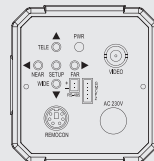

DIS
DIGITAL
IMAGE STABILIZER

X27 OPTICAL
ZOOM LENS

AUTO-IRIS

DC 12V

- DIMENSION -

DC 12V

AC 24V

AC 230V