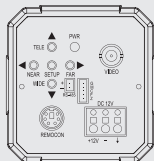

DIS
DIGITAL
IMAGE STABILIZER

X27 OPTICAL
ZOOM LENS

AUTO-IRIS

DC 12V

- DIMENSION -

DC 12V

AC 24V

AC 230V